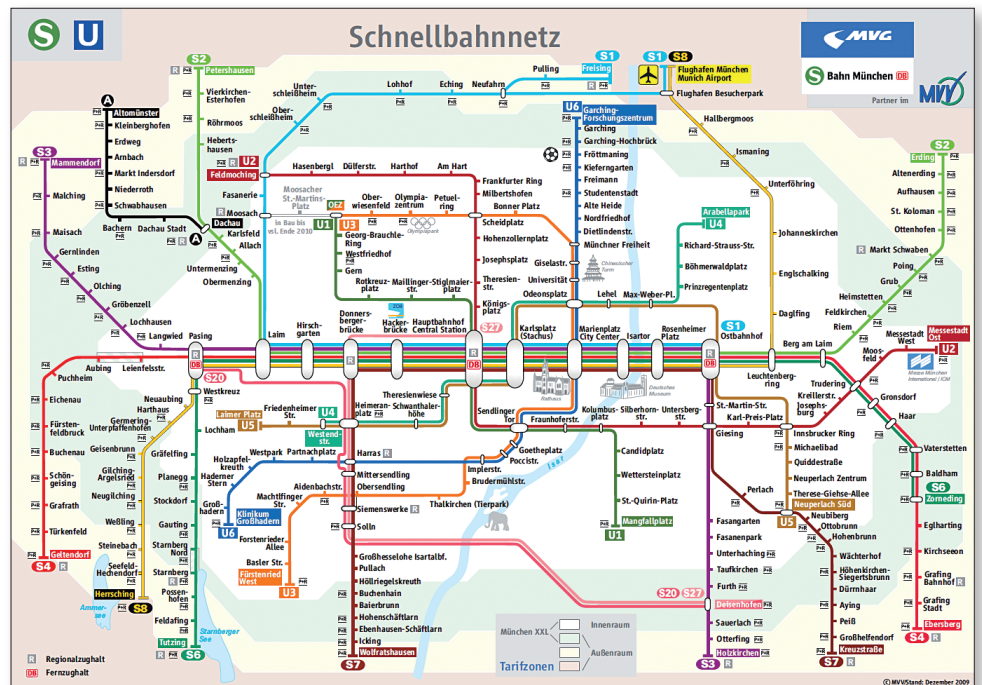

From rapid transit train station Ottobrunn (S7)

- you can go by bus line **241** till stop “Ottobrunn Einsteinstraße”.

From bus stops “Taufkirchen Lilienthalstraße” and “Ottobrunn Einsteinstraße” you will reach us within a few minutes walking.

All timetables of Munich public transport facilities are available under www.mvv-muenchen.de.